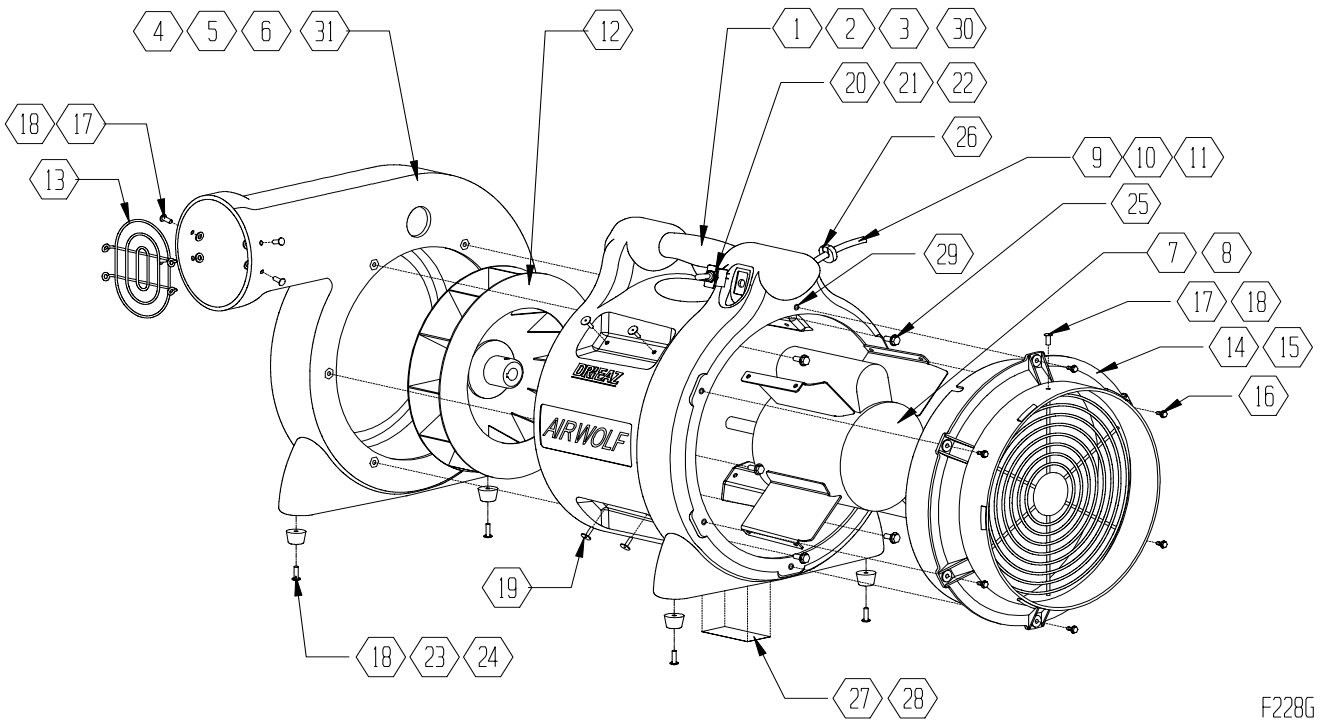

AirWolf Fan

(Models: F228, F228-230V, F228-230V UK, F228-GRN)

Symbol Definition

- - multiple components to choose from for different models: voltage, size, color, etc.
- + - if you order this item, you may need to order additional items marked with same number of +'s in order to upgrade or complete repair

Find#	Part Description	Specifications/Model	Part #	Qty
26	Strain Relief	Snap .360 Dia Blk (For power cord)	02-00005	ea. 1
20	Switch	Toggle 1-1/2 HP - 125/250V	02-00092	ea. 1
21	Switch Plate	On/Off	02-00094	ea. 1
22	Boot	Rubber Black	02-00095	ea. 1
7	Motor Assy	115/230v 1 HP 3450 RPM 1 Spd (2 capacitor)	02-00244	ea. 1
	Washer	1/4 ID X 5/8 OD FLAT ZP	03-00018	ea. 1
17	Rivet	3/16 Blk Anodize AAP 6-8	03-00030	ea. 7
25	Screw	1/4-20 X 1/2" Hwh Ser Zp	03-00092	ea. 6
24	Rivet	3/16 X 5/8 Al/Al Blk (6-10)	03-00102	ea. 4
16	Screw	#6-32 X 1/2 Slr Hwh Zp Blk	03-00103	ea. 6
29	Insert	#6-32 Knurled Brass	03-00104	ea. 6
	Insert	1/4-20 X .50 X .50 HH Al	03-00106	ea. 6
19	Rivet	3/16 X 1/2 STL/STL ZP BLK	03-00130	ea. 8
23	Foot	Round 3/16 IDx1.25 ODx5/8 Saniprene R-S/B	03-00131	ea. 4
	Rivet	3/16 X 5/8 Tri Fold	03-00204	ea. 12
14	Duct Ring	12" ABS Black	04-00042	ea. 1
15	Grill	w/finish gloss black	04-00046	ea. 1
10	Power Cord Assy	230v, 3 x 1.5 mm H05VV CEE7/7 25Ft	04-00057	ea. 1
11	Power Cord Assy	230v 3 x 1.5mm H05vv BS13 (UK)	04-00058	ea. 1
	Bag	23 x 17 x 48 Poly 1.5 Mil	06-00045	ea. 1
	Box	20.5 x 17.5 x 18.25 350DWK Rsc	06-00096	ea. 1
	Label	Warning (TurboDryer Indoor/Outdoor)	07-00109	ea. 1
28	Label	230v, Model/Serial CE (230v)	07-00161	ea. 1
27	Label	115v, Model/Serial UL/CUL Turbos Indoor/Out	07-00228	ea. 1
	Card	Warranty Registration	07-00309	ea. 1
	Manual	Owners, 115v	07-00323	ea. 1
	Insert	Declaration of Conformity, Airwolf 230v	07-00370	ea. 1
1	Housing, Body	Polyethylene-Fisher Blue (F228)	09-00055S	ea. 1
30	Housing, Body	Polyethylene Turf Green (F228-GRN)	09-00055-03S	ea. 1
4	Housing, Scroll	Polyethylene-Fisher Blue (F228)	09-00056S	ea. 1
31	Housing, Scroll	Polyethylene Turf Green (F228-GRN)	09-00056-03S	ea. 1
13	Grill	Outlet PC GL Blk	09-00059-01	ea. 1
9	Power Cord Assy	115v, 14/3 SJTW 5-15P 25Ft	09-00060	ea. 1
12	Wheel	2.0 x 10.625 Aluminum Radial	09-00061	ea. 1

AirWolf Fan Pictorial Drawing

F228G